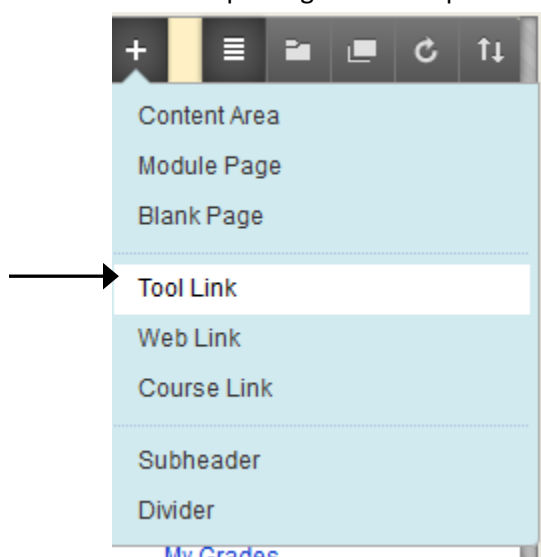

My Grades

The My Grades tool is used by students to check their grades in the course. Instructors control which grades from the Grade Center are released to the My Grades tool. A preview of what columns are visible to students is available through the Grade Center. (In the Grade Center, from the 'Manage' dropdown, select Smart Views, then choose 'Preview of My Grades.')

Note: Instructors do not have access to this tool and will receive an 'error' or a message that it is unavailable if trying to access it.

Adding the My Grades tool to the course menu:

1. Once inside your course, make sure Edit Mode (upper right corner) has been turned 'On.'

2. Click the 'plus sign' at the top of the course menu and select 'Tool Link.'

3. Give the tool a name and choose 'My Grades' for the tool type. Check the box to make it available to users and click Submit.

Add Tool Link

✘ Name:

Type: ▼
(u) - Tool is off

☒ Available to Users